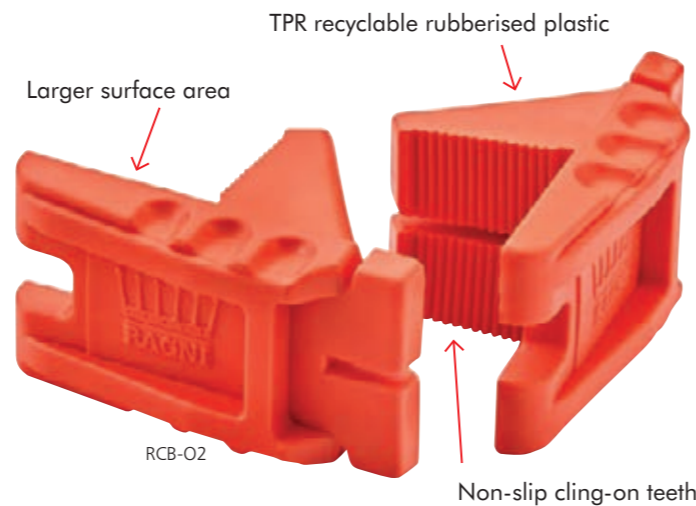

NYLON BRAIDED LINE

- Multi-strand, braided line will not fray when cut
- Super strong with tension to minimise sagging
- Ideal for long runs of brickwork
- Available in 76m in hi vis or white
- Available in 100m in red, white & blue

RBL100UK
Red, White & Blue - 100m

RBL76W
White - 76m

BL76Y
Hi Vis Yellow - 76m

BL76
Hi Vis Pink - 76m

BL76G
Hi Vis Green - 76m

RBL12
Countertop box
of 12 Hi Vis Pink
& Yellow lines

CORNER BLOCKS

- TPR rubberised plastic
- Hold-fast, toothed grip
- Strong, robust design
- Extra large gripping surface
- Fast and accurate line-levelling
- Consistent line even round corners
- Made from recyclable material
- Available in hi vis yellow and orange

RCB-Y2

Larger surface area

TPR recyclable rubberised plastic

RCB-O2

Non-slip cling-on teeth

SOLID-FORGED STEEL LINE PINS

6" / 153mm

Easier to hit larger head