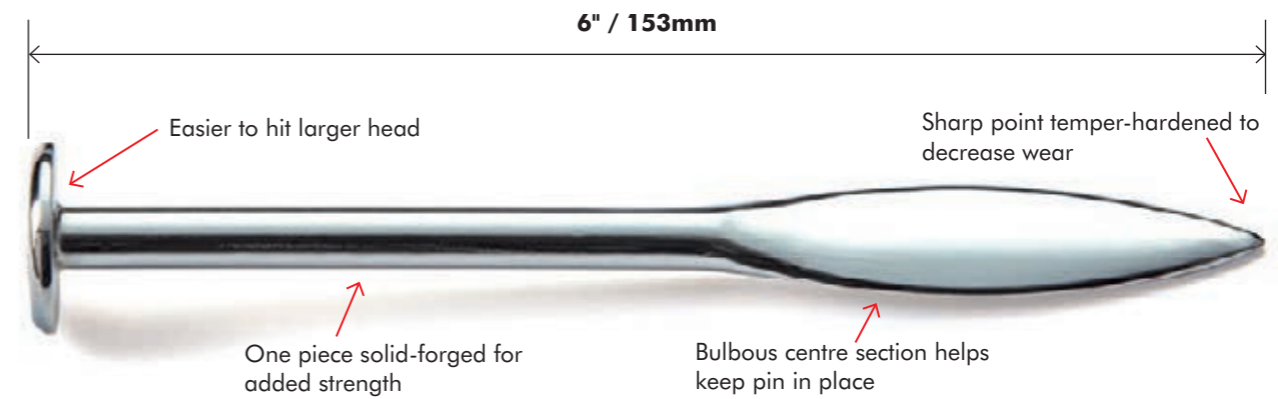

NYLON BRAIDED LINE

- Multi-strand, braided line will not fray when cut
- Super strong with tension to minimise sagging
- Ideal for long runs of brickwork
- Available in 76m in hi vis or white
- Available in 100m in red, white & blue

RBL100UK
Red, White & Blue - 100m

RBL76W
White - 76m

BL76Y
Hi Vis Yellow - 76m

BL76
Hi Vis Pink - 76m

BL76G
Hi Vis Green - 76m

RBL12
Countertop box
of 12 Hi Vis Pink
& Yellow lines

CORNER BLOCKS

- TPR rubberised plastic
- Hold-fast, toothed grip
- Strong, robust design
- Extra large gripping surface
- Fast and accurate line-levelling
- Consistent line even round corners
- Made from recyclable material
- Available in hi vis yellow and orange

RCB-Y2

Larger surface area

TPR recyclable rubberised plastic

RCB-O2

Non-slip cling-on teeth

SOLID-FORGED STEEL LINE PINS

6" / 153mm

Easier to hit larger head